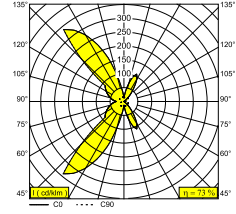

## WA-T 930

275 15 93 B-MMAT

AVAILABLE IN

**BLACK-GOLD MATT** 275 15 93 B-MMAT

**WHITE-WHITE** 275 15 93 W-W

[View on website](#)

### General info

|                           |                                |
|---------------------------|--------------------------------|
| <b>LOCATION</b>           | indoor                         |
| <b>INSTALLATION</b>       | Wall Surface mounted           |
| <b>INGRESS PROTECTION</b> | IP20                           |
| <b>WEIGHT (KG)</b>        | 0.9                            |
| <b>ADJUSTABILITY</b>      | non adjustable                 |
| <b>INFORMATION</b>        | INCL.LED POWER SUPPLY 500mA-DC |