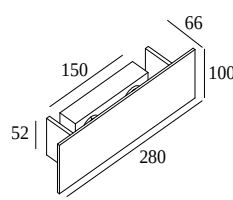

[View on website](#)

General info

LOCATION	indoor
INSTALLATION	Wall Surface mounted
INGRESS PROTECTION	IP20
WEIGHT (KG)	0.9
ADJUSTABILITY	non adjustable
INFORMATION	INCL.LED POWER SUPPLY 500mA-DC

Electrical info

ELECTRICAL	100-240V / 50-60Hz
CLASS	I
POWER SUPPLY	YES
DIM TYPE	non-dimmable
ENERGY CLASS	F
CERTIFICATES	CB, EAC, ENEC, RCM

Lightsource info

LIGHTSOURCE NAME	LED
LIGHTSOURCE	LED array 7,5W / CRI>90 / 3000K / 700lm
LED TECHNICS (LIGHT SOURCE)	700lm // 7,5W // 93lm/W
LED TECHNICS (LUMINAIRE)	511lm // 8,6W // 59lm/W

For detailed installation instructions, please consult the manual : [275_15_XX_HAND.pdf](#)

Notes: